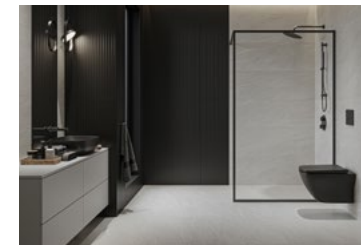

MARKETING SUPPORT

INTERIOR DESIGN