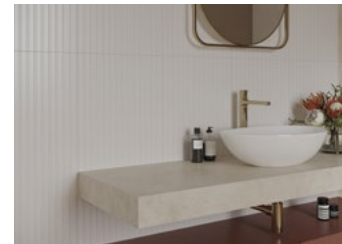

MARKETING SUPPORT

INTERIOR DESIGN