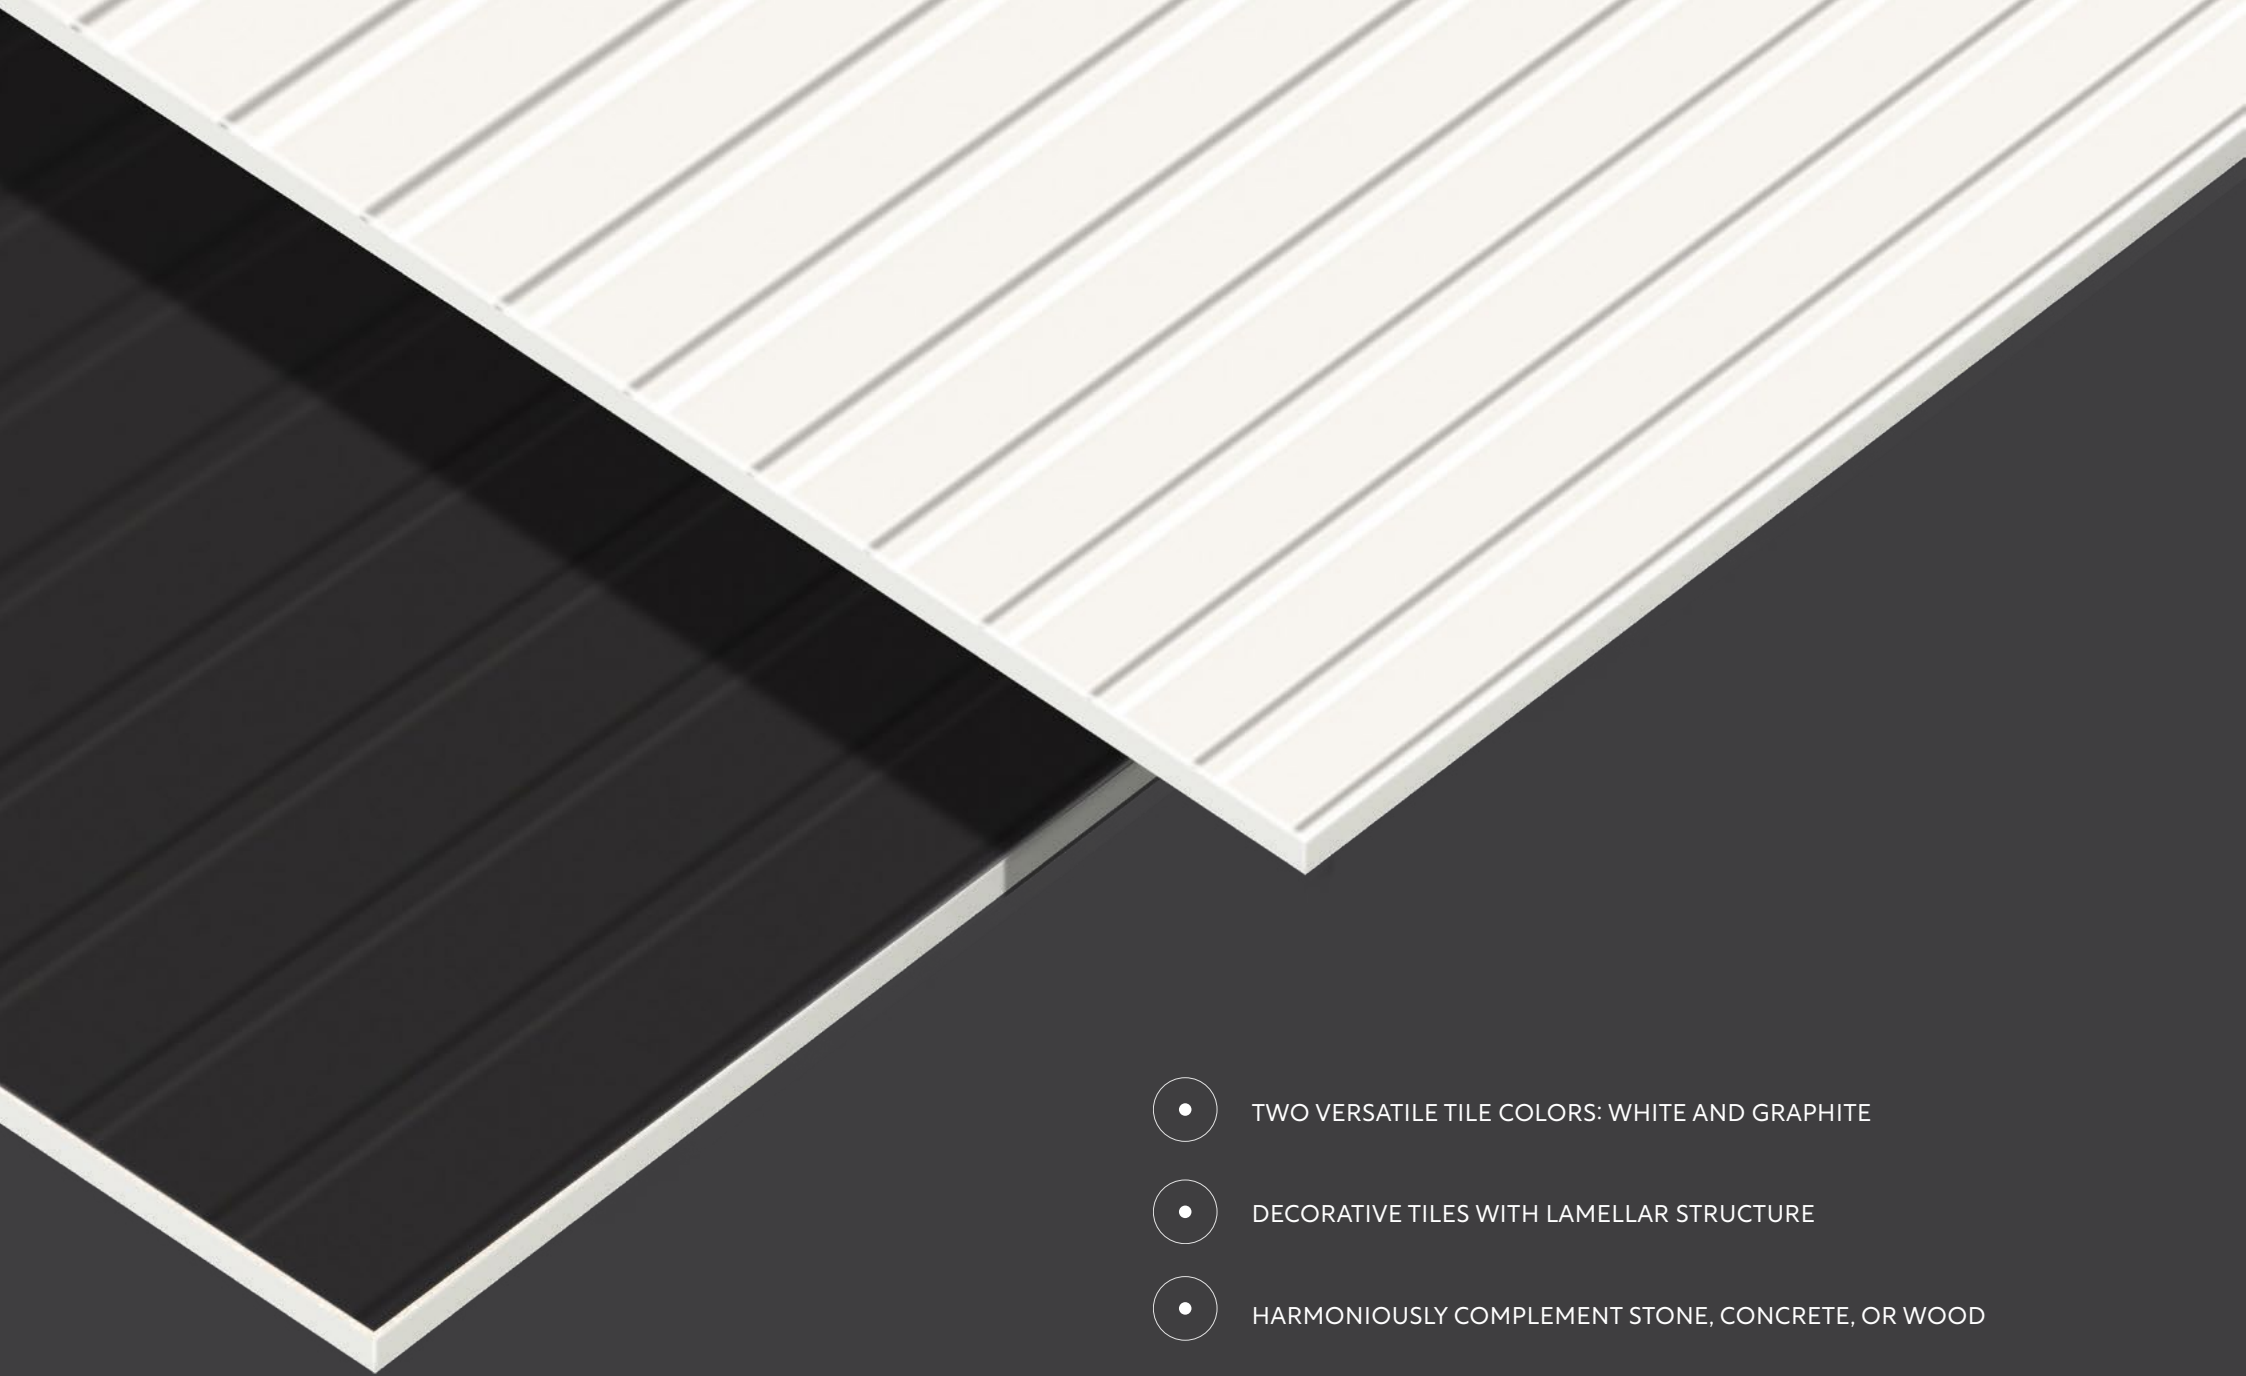

TWO VERSATILE TILE COLORS: WHITE AND GRAPHITE

DECORATIVE TILES WITH LAMELLAR STRUCTURE

HARMONIOUSLY COMPLEMENT STONE, CONCRETE, OR WOOD