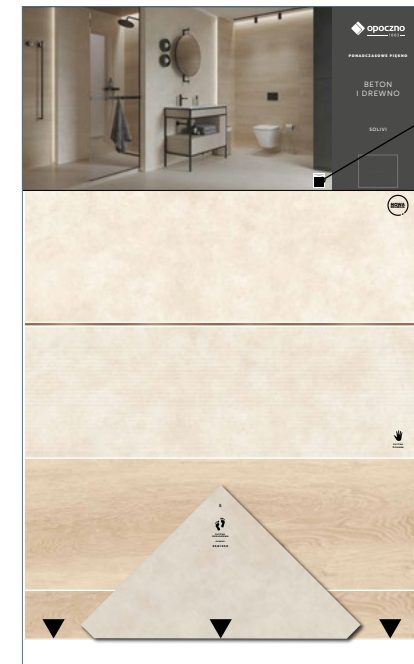

SAMPLE BOARD

QR code links to
the collection on
the website