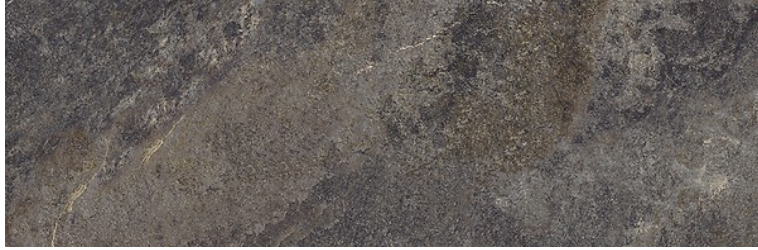

WILLOW SKY DARK GREY

DIMENSION: 29 X 89
THE NAME OF THE COLLECTION: WILLOW SKY
TYPE OF TILE: WALL TILES
PRODUCT CODE: NT039-005-1
EAN: 5901771045571
INDEX: TWZR1021487935

FEATURES OF TILES

TYPE OF SURFACE: SMOOTH
TILE'S SURFACE FINISH: MATT
TILE'S SIZE: VERY BIG (FROM 80X80)
FROST RESISTANCE: NO
INSPIRATION: STONE
COLOUR: GREY
APPLICATION: INSIDE