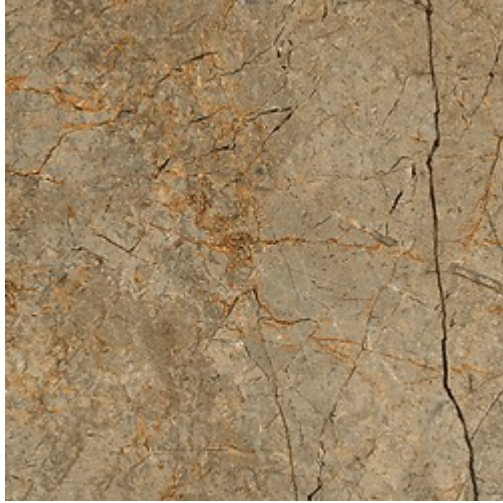

## VULCANIC DUST BEIGE POLISHED RECT

---

DIMENSION: 79,8 X 79,8  
THE NAME OF THE COLLECTION: VULCANIC DUST  
TYPE OF TILE: WALL AND FLOOR TILES  
PRODUCT CODE: NT091-007-1  
EAN: 5902115788666  
INDEX: TGGP1002536216

### FEATURES OF TILES

---

COLOUR: BEIGE  
TYPE OF SURFACE: SMOOTH  
TILE'S SURFACE FINISH: POLISHED  
TILE'S SIZE: BIG (FROM 60X60)  
FROST RESISTANCE: YES  
STAIN RESISTANCE CLASS: 5  
ABRASION RESISTANCE CLASS: 3  
APPLICATION: INSIDE AND OUTSIDE  
INSPIRATION: STONE