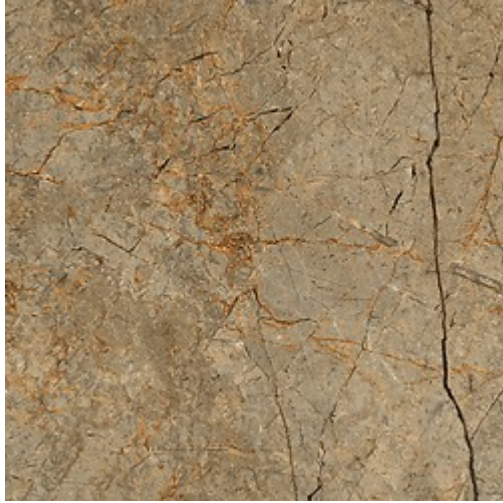

VULCANIC DUST BEIGE POLISHED RECT

DIMENSION: 79,8 X 79,8
THE NAME OF THE COLLECTION: VULCANIC DUST
TYPE OF TILE: WALL AND FLOOR TILES
PRODUCT CODE: NT091-007-1
EAN: 5902115788666
INDEX: TGGP1002536216

FEATURES OF TILES

COLOUR: BEIGE
TYPE OF SURFACE: SMOOTH
TILE'S SURFACE FINISH: POLISHED
TILE'S SIZE: BIG (FROM 60X60)
FROST RESISTANCE: YES
STAIN RESISTANCE CLASS: 5
ABRASION RESISTANCE CLASS: 3
APPLICATION: INSIDE AND OUTSIDE
INSPIRATION: STONE