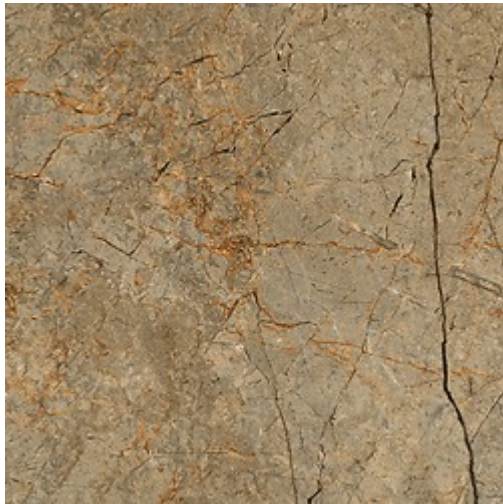

VULCANIC DUST BEIGE POLISHED RECT

DIMENSION: 79,8 X 79,8
THE NAME OF THE COLLECTION: VULCANIC DUST
TYPE OF TILE: WALL AND FLOOR TILES
PRODUCT CODE: NT091-007-1
EAN: 5902115788666
INDEX: TGGP1002536216

FEATURES OF TILES

COLOUR: BEIGE
TYPE OF SURFACE: SMOOTH
TILE'S SURFACE FINISH: POLISHED
TILE'S SIZE: BIG (FROM 60X60)
FROST RESISTANCE: YES
STAIN RESISTANCE CLASS: 5
ABRASION RESISTANCE CLASS: 3
APPLICATION: INSIDE AND OUTSIDE
INSPIRATION: STONE