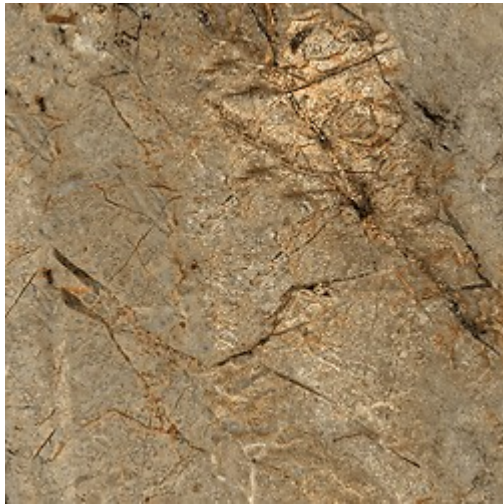

VULCANIC DUST BEIGE POLISHED RECT

DIMENSION: 59,8 X 59,8
THE NAME OF THE COLLECTION: VULCANIC DUST
TYPE OF TILE: WALL AND FLOOR TILES
PRODUCT CODE: NT091-006-1
EAN: 5902115788642
INDEX: TGGP1002527846

FEATURES OF TILES

COLOUR: BEIGE
TYPE OF SURFACE: SMOOTH
TILE'S SURFACE FINISH: POLISHED
TILE'S SIZE: MEDIUM (UP TO 60X60)
FROST RESISTANCE: YES
STAIN RESISTANCE CLASS: 5
ABRASION RESISTANCE CLASS: 3
APPLICATION: INSIDE AND OUTSIDE
INSPIRATION: STONE