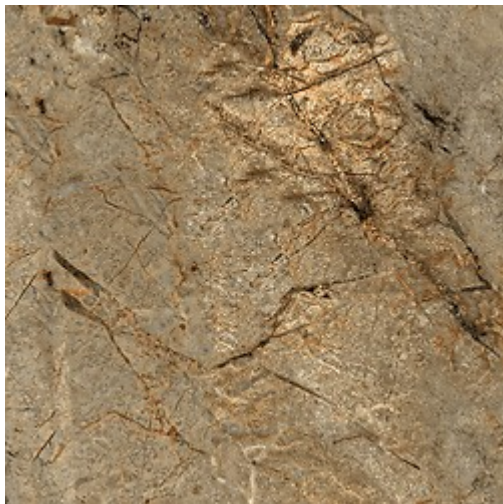

VULCANIC DUST BEIGE POLISHED RECT

DIMENSION: 59,8 X 59,8

THE NAME OF THE COLLECTION: VULCANIC DUST

TYPE OF TILE: WALL AND FLOOR TILES

PRODUCT CODE: NT091-006-1

EAN: 5902115788642

INDEX: TGGP1002527846

FEATURES OF TILES

COLOUR: BEIGE
TYPE OF SURFACE: SMOOTH
TILE'S SURFACE FINISH: POLISHED
TILE'S SIZE: MEDIUM (UP TO 60X60)
FROST RESISTANCE: YES
STAIN RESISTANCE CLASS: 5
ABRASION RESISTANCE CLASS: 3
APPLICATION: INSIDE AND OUTSIDE
INSPIRATION: STONE