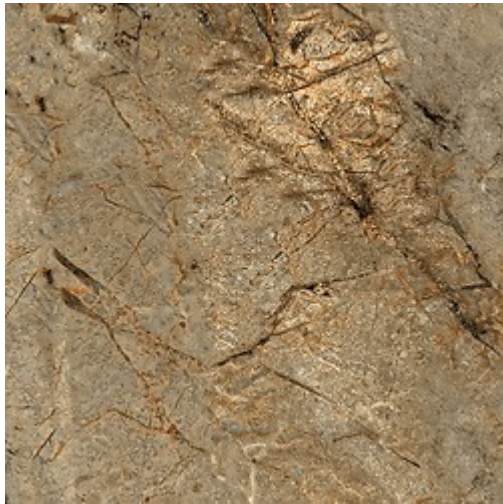

## VULCANIC DUST BEIGE POLISHED RECT

---

DIMENSION: 59,8 X 59,8  
THE NAME OF THE COLLECTION: VULCANIC DUST  
TYPE OF TILE: WALL AND FLOOR TILES  
PRODUCT CODE: NT091-006-1  
EAN: 5902115788642  
INDEX: TGGP1002527846

### FEATURES OF TILES

---

COLOUR: BEIGE  
TYPE OF SURFACE: SMOOTH  
TILE'S SURFACE FINISH: POLISHED  
TILE'S SIZE: MEDIUM (UP TO 60X60)  
FROST RESISTANCE: YES  
STAIN RESISTANCE CLASS: 5  
ABRASION RESISTANCE CLASS: 3  
APPLICATION: INSIDE AND OUTSIDE  
INSPIRATION: STONE