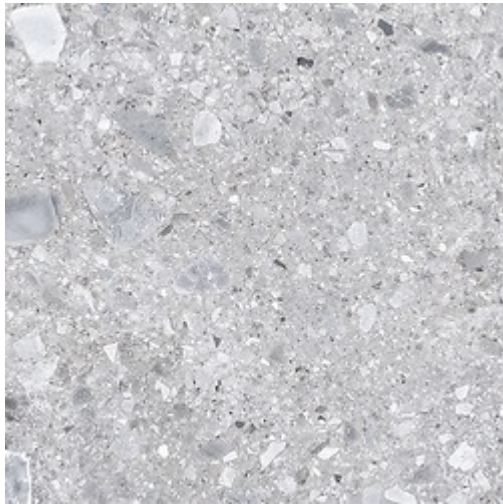

## TERRAZZO STONE 2.0 COLD GREY MATT RECT 59,3X59,3

|                             |                    |
|-----------------------------|--------------------|
| DIMENSION:                  | 59,3 X 59,3        |
| THE NAME OF THE COLLECTION: | TERRAZZO STONE 2.0 |
| TYPE OF TILE:               | TERRACE TILES      |
| PRODUCT CODE:               | NT1508-009-1       |
| EAN:                        | 5901771135333      |
| INDEX:                      | TGGR1022633648     |

### FEATURES OF TILES

|                         |                      |
|-------------------------|----------------------|
| TYPE OF SURFACE:        | STRUCTURE            |
| TILE'S SURFACE FINISH:  | MATT                 |
| TILE'S SIZE:            | MEDIUM (UP TO 60X60) |
| FROST RESISTANCE:       | YES                  |
| STAIN RESISTANCE CLASS: | 5                    |
| INSPIRATION:            | STONE                |
| ANTI-SLIP CLASS:        | R11B                 |
| APPLICATION:            | OUTSIDE              |
| COLOUR:                 | GREY                 |