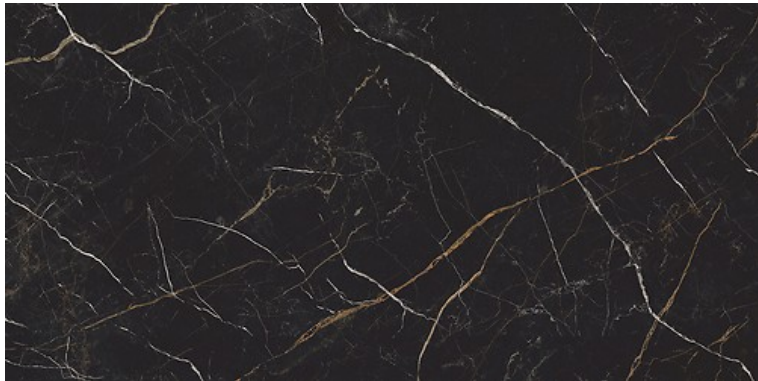

ROYAL BLACK LAPPATO SUGAR 59,8X119,8 G1

DIMENSION:	59,8 X 119,8
THE NAME OF THE COLLECTION:	ROYAL BLACK
TYPE OF TILE:	WALL AND FLOOR TILES
PRODUCT CODE:	OP537-012-1
EAN:	5901771164661
INDEX:	TGGP1005536249

FEATURES OF TILES

COLOUR:	BLACK
TYPE OF SURFACE:	SMOOTH
TILE'S SURFACE FINISH:	LAPPATO
TILE'S SIZE:	VERY BIG (FROM 80X80)
FROST RESISTANCE:	YES
STAIN RESISTANCE CLASS:	5
INSPIRATION:	STONE
APPLICATION:	INSIDE AND OUTSIDE