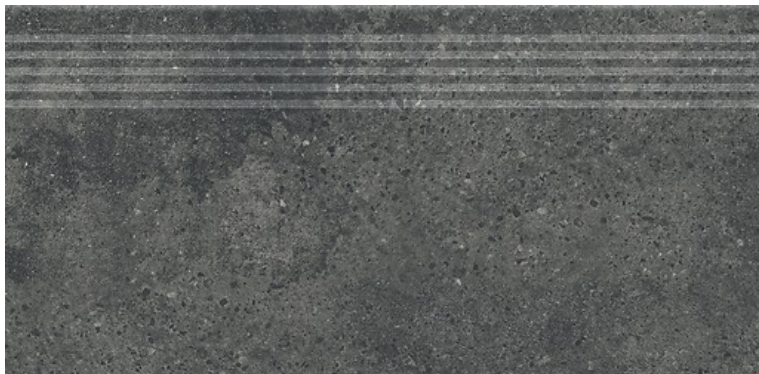

## GIGANT DARK GREY STEPTREAD MATT RECT

---

DIMENSION: 29,8 X 59,8  
THE NAME OF THE COLLECTION: GIGANT  
TYPE OF TILE: STAIRS TILES  
PRODUCT CODE: MD036-035  
EAN: 5901771029953  
INDEX: TDZZ1259735947

### FEATURES OF TILES

---

TYPE OF SURFACE: SMOOTH  
TILE'S SURFACE FINISH: MATT  
TILE'S SIZE: MEDIUM (UP TO 60X60)  
FROST RESISTANCE: YES  
STAIN RESISTANCE CLASS: 5  
ABRASION RESISTANCE CLASS: 4  
ANTI-SLIP CLASS: R10  
APPLICATION: INSIDE AND OUTSIDE  
INSPIRATION: STONE  
COLOUR: GREY