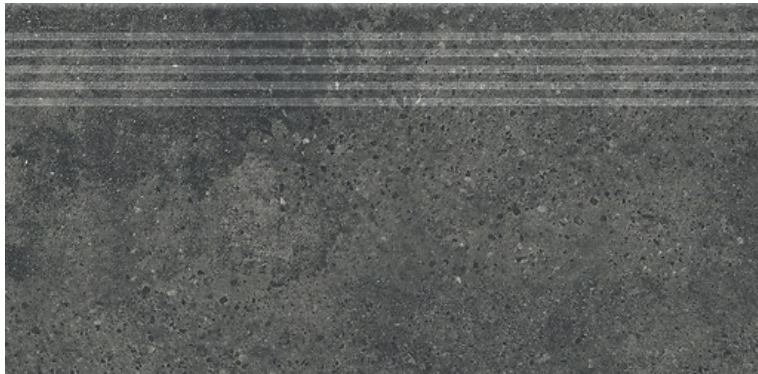

GIGANT DARK GREY STEPTREAD MATT RECT

DIMENSION: 29,8 X 59,8
THE NAME OF THE COLLECTION: GIGANT
TYPE OF TILE: STAIRS TILES
PRODUCT CODE: MD036-035
EAN: 5901771029953
INDEX: TDZZ1259735947

FEATURES OF TILES

TYPE OF SURFACE: SMOOTH
TILE'S SURFACE FINISH: MATT
TILE'S SIZE: MEDIUM (UP TO 60X60)
FROST RESISTANCE: YES
STAIN RESISTANCE CLASS: 5
ABRASION RESISTANCE CLASS: 4
ANTI-SLIP CLASS: R10
APPLICATION: INSIDE AND OUTSIDE
INSPIRATION: STONE
COLOUR: GREY