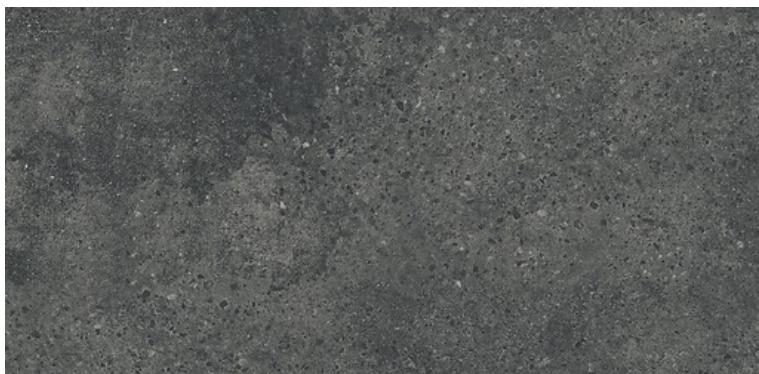

GIGANT DARK GREY MATT RECT

DIMENSION: 29,8 X 59,8
THE NAME OF THE COLLECTION: GIGANT
TYPE OF TILE: WALL AND FLOOR TILES
PRODUCT CODE: MT036-027-1
EAN: 5901771029069
INDEX: TGGR1014215938

FEATURES OF TILES

TYPE OF SURFACE: SMOOTH
TILE'S SURFACE FINISH: MATT
TILE'S SIZE: MEDIUM (UP TO 60X60)
FROST RESISTANCE: YES
STAIN RESISTANCE CLASS: 5
ABRASION RESISTANCE CLASS: 4
ANTI-SLIP CLASS: R10
APPLICATION: INSIDE AND OUTSIDE
INSPIRATION: STONE
COLOUR: GREY