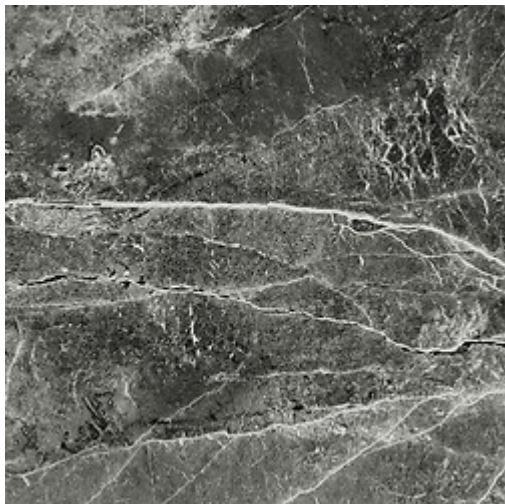

ESSENTIAL GRAPHITE POLISHED RECT

DIMENSION: 79,8 X 79,8
THE NAME OF THE COLLECTION: ESSENTIAL GRAPHITE
TYPE OF TILE: WALL AND FLOOR TILES
PRODUCT CODE: NT1058-020-1
EAN: 5902115783548
INDEX: TGGP1001976216

FEATURES OF TILES

COLOUR: GRAPHITE
TYPE OF SURFACE: SMOOTH
TILE'S SURFACE FINISH: POLISHED
TILE'S SIZE: BIG (FROM 60X60)
FROST RESISTANCE: YES
STAIN RESISTANCE CLASS: 5
ABRASION RESISTANCE CLASS: 2
APPLICATION: INSIDE AND OUTSIDE
INSPIRATION: STONE