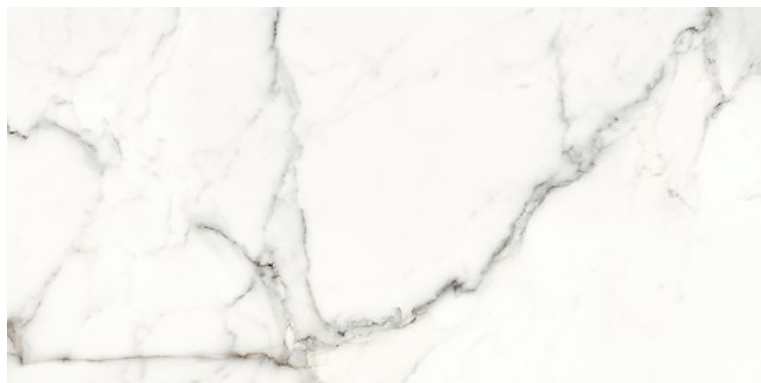

CALACATTA MONET WHITE SATIN RECT

DIMENSION: 59,8 X 119,8
THE NAME OF THE COLLECTION: CALACATTA MONET
TYPE OF TILE: WALL AND FLOOR TILES
PRODUCT CODE: NT1335-001-1
EAN: 5901771073413
INDEX: TGGR1018525027

FEATURES OF TILES

COLOUR: WHITE
TYPE OF SURFACE: SMOOTH
TILE'S SURFACE FINISH: SATIN
TILE'S SIZE: VERY BIG (FROM 80X80)
FROST RESISTANCE: YES
STAIN RESISTANCE CLASS: 5
ABRASION RESISTANCE CLASS: 4
APPLICATION: INSIDE
INSPIRATION: STONE