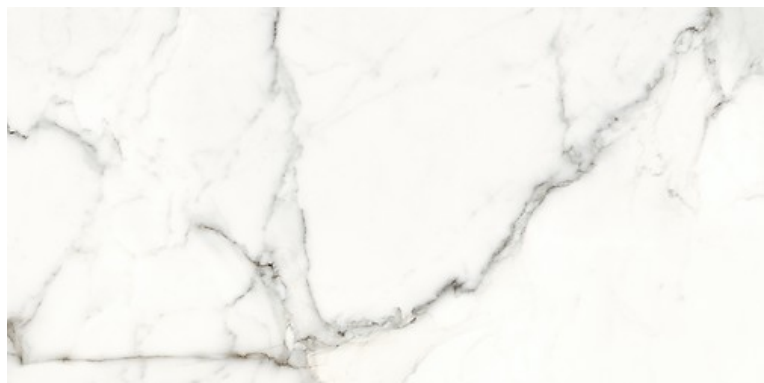

CALACATTA MONET WHITE SATIN RECT

DIMENSION: 59,8 X 119,8
THE NAME OF THE COLLECTION: CALACATTA MONET
TYPE OF TILE: WALL AND FLOOR TILES
PRODUCT CODE: NT1335-001-1
EAN: 5901771073413
INDEX: TGGR1018525027

FEATURES OF TILES

COLOUR: WHITE
TYPE OF SURFACE: SMOOTH
TILE'S SURFACE FINISH: SATIN
TILE'S SIZE: VERY BIG (FROM 80X80)
FROST RESISTANCE: YES
STAIN RESISTANCE CLASS: 5
ABRASION RESISTANCE CLASS: 4
APPLICATION: INSIDE
INSPIRATION: STONE