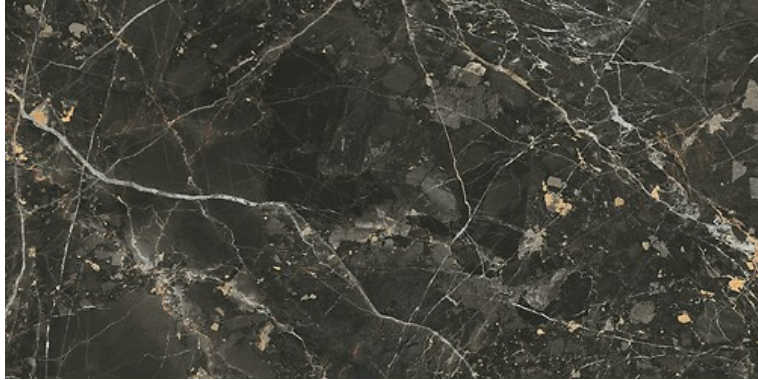

BLACK GOLD POLISHED RECT

DIMENSION: 59,8 X 119,8
THE NAME OF THE COLLECTION: BLACK GOLD
TYPE OF TILE: WALL AND FLOOR TILES
PRODUCT CODE: NT1343-003-1
EAN: 5901771076780
INDEX: TGGP1003416249

FEATURES OF TILES

COLOUR: BLACK
TYPE OF SURFACE: SMOOTH
TILE'S SURFACE FINISH: POLISHED
TILE'S SIZE: VERY BIG (FROM 80X80)
FROST RESISTANCE: YES
STAIN RESISTANCE CLASS: 5
ABRASION RESISTANCE CLASS: 2
APPLICATION: INSIDE
INSPIRATION: STONE