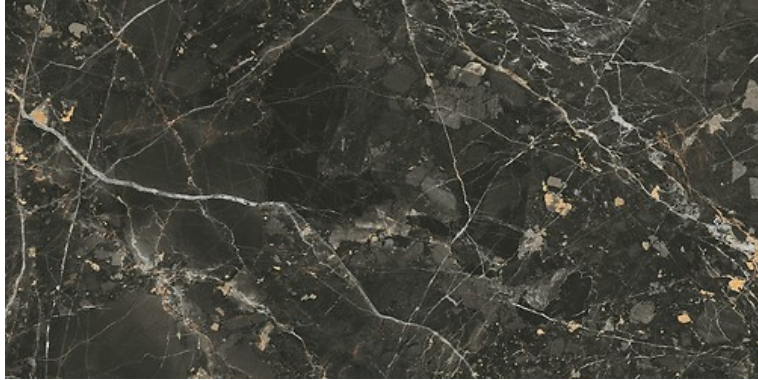

## BLACK GOLD POLISHED RECT

---

DIMENSION:	59,8 X 119,8
THE NAME OF THE COLLECTION:	BLACK GOLD
TYPE OF TILE:	WALL AND FLOOR TILES
PRODUCT CODE:	NT1343-003-1
EAN:	5901771076780
INDEX:	TGGP1003416249

### FEATURES OF TILES

---

COLOUR:	BLACK
TYPE OF SURFACE:	SMOOTH
TILE'S SURFACE FINISH:	POLISHED
TILE'S SIZE:	VERY BIG (FROM 80X80)
FROST RESISTANCE:	YES
STAIN RESISTANCE CLASS:	5
ABRASION RESISTANCE CLASS:	2
APPLICATION:	INSIDE
INSPIRATION:	STONE