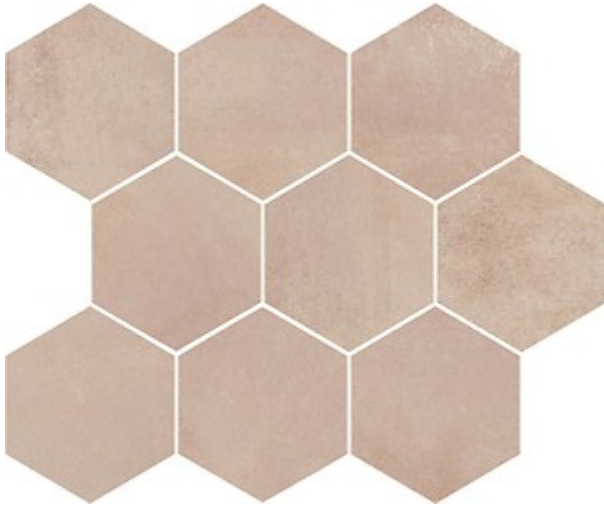

ARLEQUINI MOSAICS HEXAGON

DIMENSION: 28 X 33,7
THE NAME OF THE COLLECTION: ARLEQUINI
TYPE OF TILE: MOSAICS
PRODUCT CODE: ND032-009
EAN: 5902115725364
INDEX: TDZZ1226223780

FEATURES OF TILES

COLOUR: BEIGE
TYPE OF SURFACE: SMOOTH
TILE'S SURFACE FINISH: MATT
TILE'S SIZE: SMALL (UP TO 45X45)
FROST RESISTANCE: NO
APPLICATION: INSIDE
INSPIRATION: CONCRETE