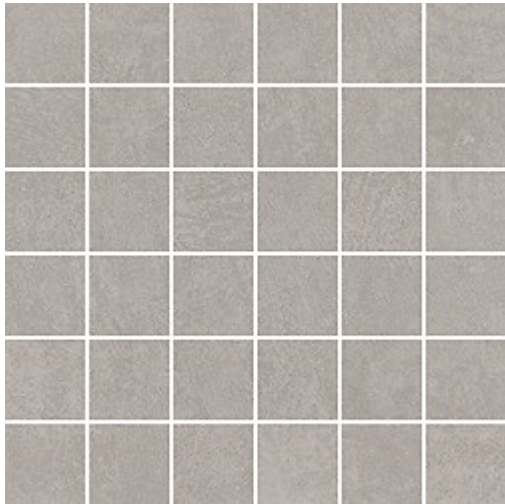

## ARES LIGHT GREY MOSAICS MATT RECT

---

DIMENSION: 29,8 X 29,8

THE NAME OF THE COLLECTION: ARES

TYPE OF TILE: DECORATIONS

PRODUCT CODE: MD587-007

EAN: 5901771027164

INDEX: TDZZ1259556267

### FEATURES OF TILES

---

TYPE OF SURFACE: SMOOTH  
TILE'S SURFACE FINISH: MATT  
TILE'S SIZE: SMALL (UP TO 45X45)  
FROST RESISTANCE: YES  
STAIN RESISTANCE CLASS: 5  
ABRASION RESISTANCE CLASS: 4  
ANTI-SLIP CLASS: R10B  
APPLICATION: INSIDE AND OUTSIDE  
INSPIRATION: CONCRETE  
COLOUR: GREY